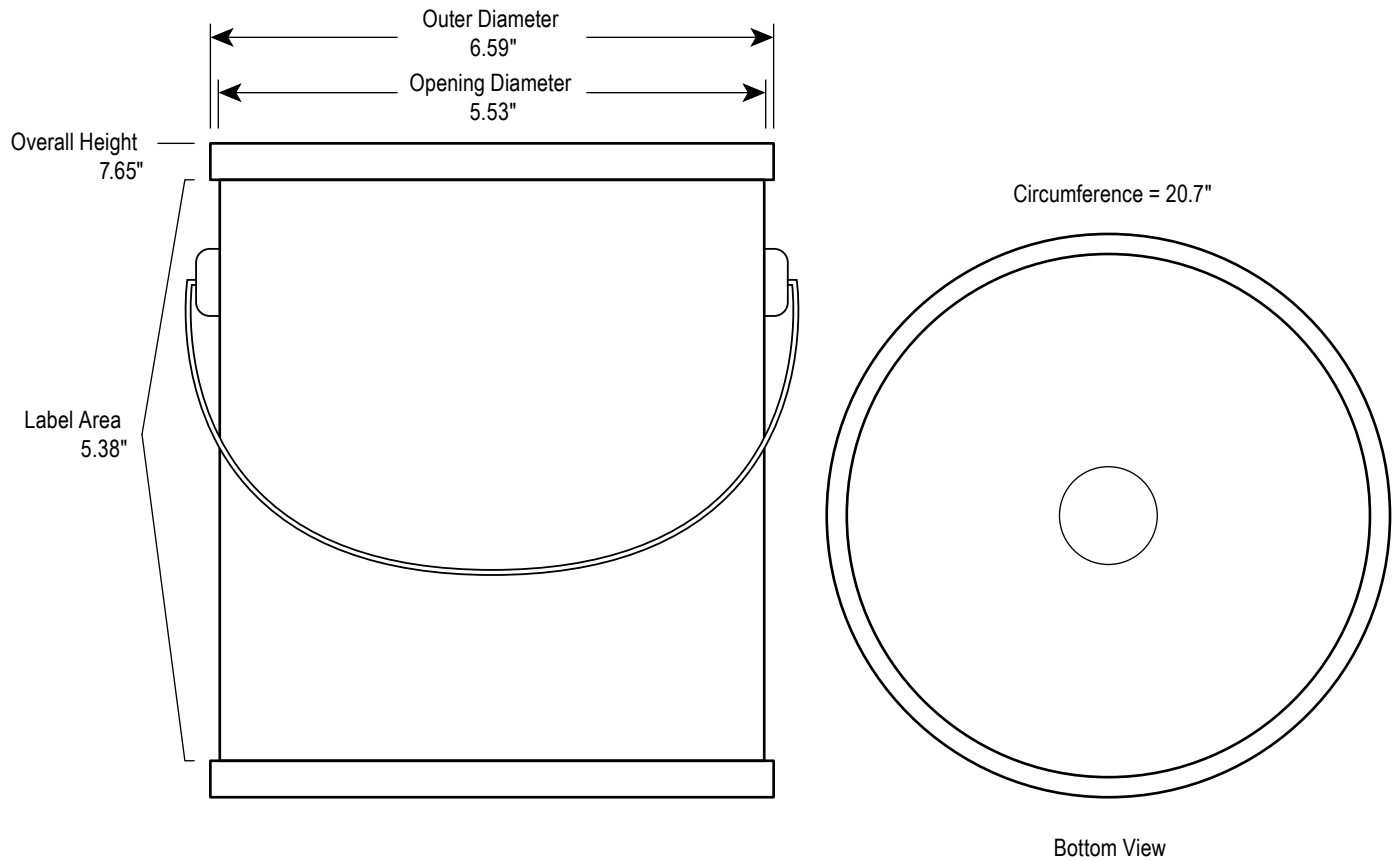

ULINE S-12980

1 GALLON METAL PAINT CAN WITH HANDLE

1-800-295-5510

uline.com

SPECIFICATIONS

	MATERIAL	SIZE	WEIGHT	STEEL GAUGE (BODY/BOTTOM/RING)	RECYCLABLE
CAN*	Tin Plate	1 Gallon	295 +/- 5 grams	85/75/85	Yes